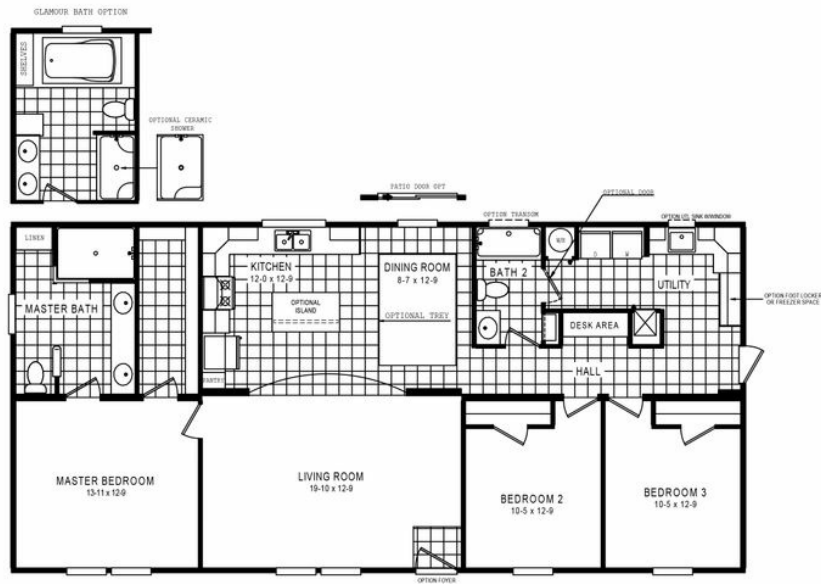

4608 ROCKETEER 5628 Model number: 57ROC28563AH18

3 beds • 2 baths • 1568 sq.ft. • 28' width • 56' depth

Our home building facilities invest in continuous product and process improvements. Plans, dimensions, features, materials, specifications and availability are subject to change without notice or obligation. Renderings and floor plans are representative likenesses of our homes and may differ from the actual homes. We invite you to tour a Home Center near you and inspect the highest value in quality housing available or call (252) 247-2122 to speak with a Home Consultant. Copyright 2017, CMH. All rights reserved.

<https://www.oakwoodcoastalnc.com>

**OAKWOOD HOMES-
MOREHEAD CITY**

5526 US-70
MOREHEAD CITY, NC 28557

Monday - Thursday: 9am to 6pm
Friday: 9am to 6pm
Saturday: 9am to 5pm
Sunday: Closed

(252) 247-2122