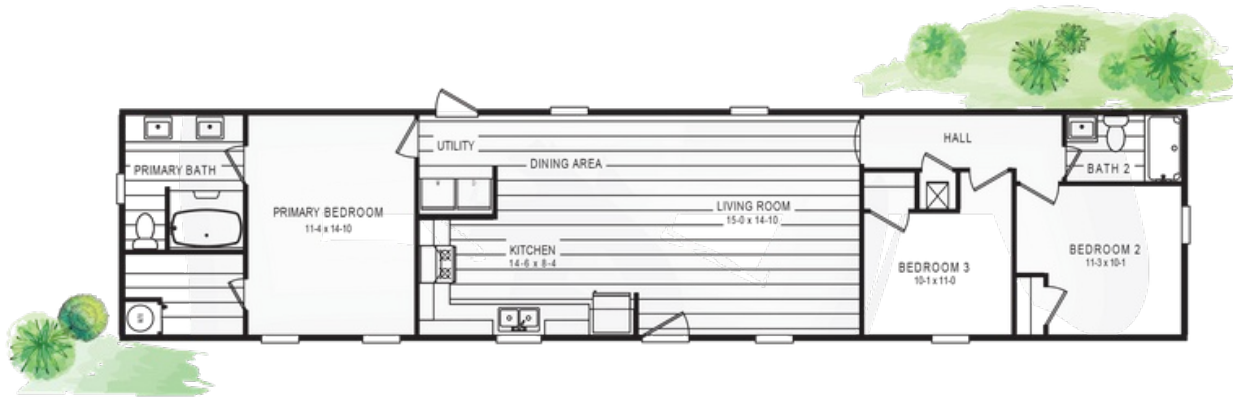

999 "THE GRAND SLAM" 7216

999 "THE GRAND SLAM" 7216

Model number: 57ADP16723CH18

3 beds • 2 baths • 1152 sq.ft. • 16' width • 72' depth

Our home building facilities invest in continuous product and process improvements. Plans, dimensions, features, materials, specifications and availability are subject to change without notice or obligation. Renderings and floor plans are representative likenesses of our homes and may differ from the actual homes. We invite you to tour a Home Center near you and inspect the highest value in quality housing available or call (252) 247-2122 to speak with a Home Consultant. Copyright 2017, CMH. All rights reserved.

999 "THE GRAND SLAM" 7216 Model number: 57ADP16723CH18

3 beds • 2 baths • 1152 sq.ft. • 16' width • 72' depth

Our home building facilities invest in continuous product and process improvements. Plans, dimensions, features, materials, specifications and availability are subject to change without notice or obligation. Renderings and floor plans are representative likenesses of our homes and may differ from the actual homes. We invite you to tour a Home Center near you and inspect the highest value in quality housing available or call (252) 247-2122 to speak with a Home Consultant. Copyright 2017, CMH. All rights reserved.